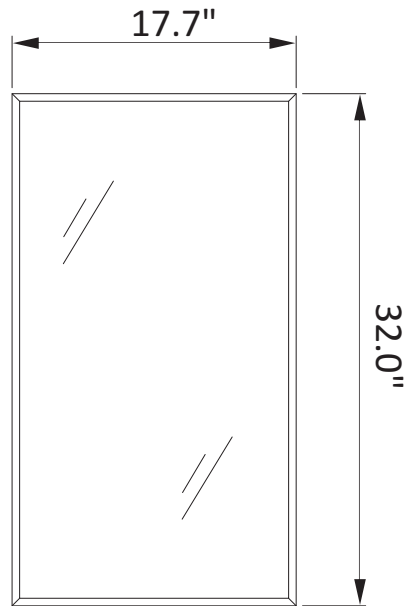

INSTALLATION SPECIFICATION

Model No.:	701818-MIR-BG
Finish:	Brushed gold
Mount type:	Wall-mounted
Orientation:	Vertical
Material:	Aluminum
Storage included:	No
Overall size:	17.7"W x 32.0"D x 1.6"H
Net weight:	11.5 lbs
Lens material:	5mm lens

Viella 18" Bathroom Mirror

All measurements are approximate. Measurements may vary +/- 1/2

INSTALLATION SPECIFICATION

Model No.:	701818-MIR-TB
Finish:	Matt black
Mount type:	Wall-mounted
Orientation:	Vertical
Material:	Aluminum
Storage included:	No
Overall size:	17.7"W x 32.0"D x 1.6"H
Net weight:	11.5 lbs
Lens material:	5mm lens

Viella
18"
Bathroom Mirror

All measurements are approximate. Measurements may vary +/- 1/2